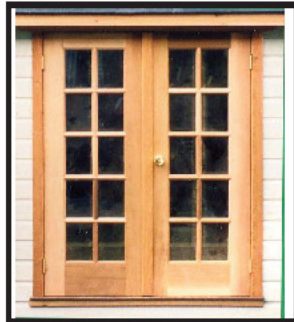

PRODUCT CATALOGUE

ACCESSORIES

Extra Single Door

36" x 72"

Shown in Cedar

(also Available in T 1-11)

Extra Arched Door

34" x 72"

Shown in Cedar

(also Available in T 1-11)

Extra Double Door

60" x 72"

Shown in Cedar

(also Available in T 1-11)

Extra Single French Door

34" x 72"

Shown in Spanish
Cedar

Extra Double French Door

48" x 72"

Spanish Cedar Only

Extra Deluxe Door

34" x 72"

Shown in Spanish
Cedar

Extra Double Deluxe Door